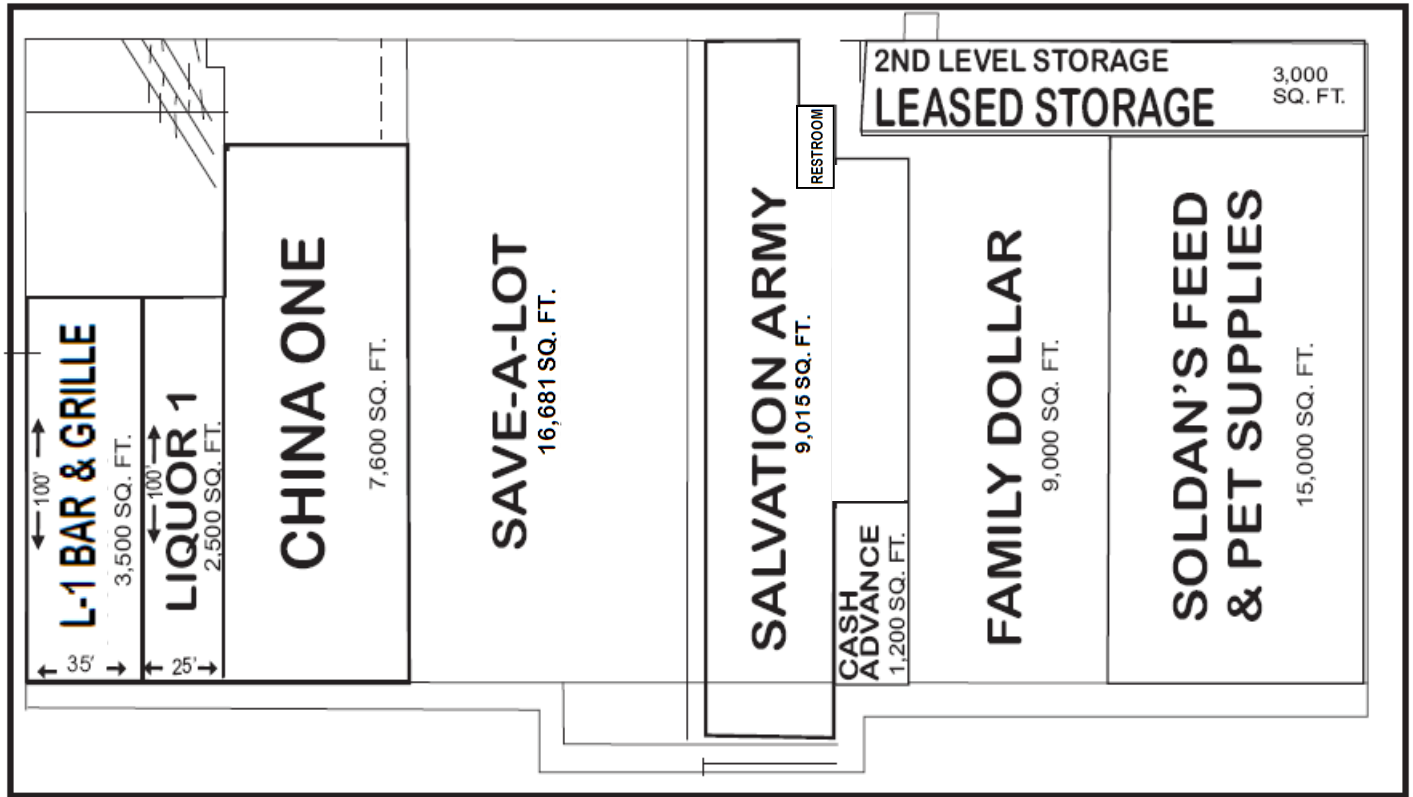

# CENTRAL SQUARE

## Retail Mall

1705 - 1721 S. Mission St.

Central Square is a 65,000 square foot shopping center, located on high traffic Mission Street, across from Central Michigan University. Area shopping centers include Target, ABC Warehouse, Sam's Club, Menards, Kohls, and Super Walmart.