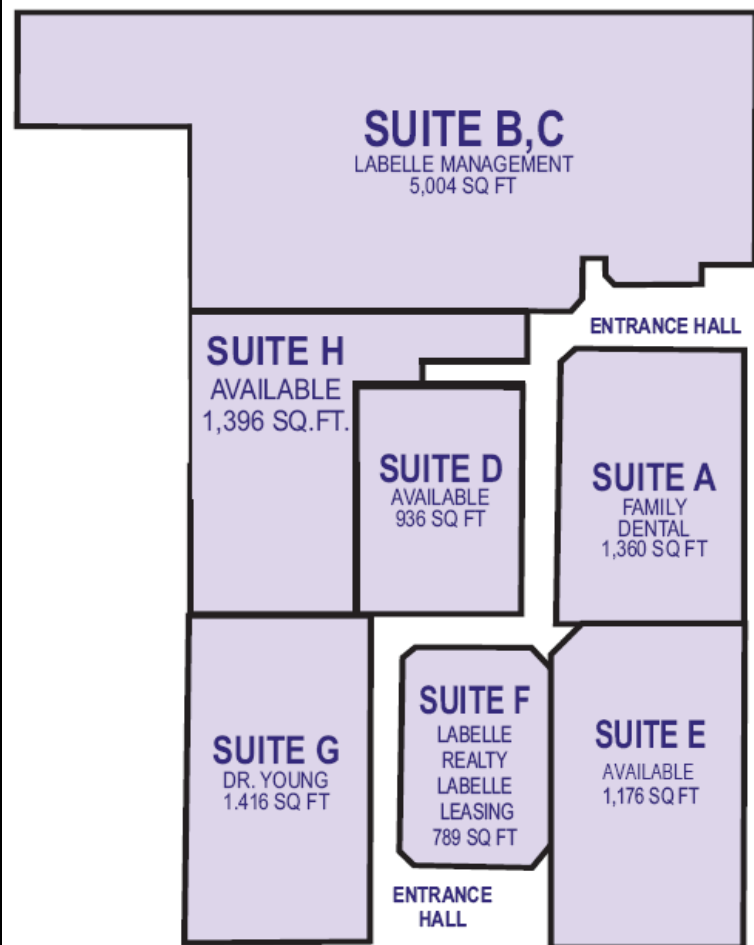

LABELLE 405

Professional Office Complex

The LaBelle 405 Office Building

The LaBelle Management 405 office building is a modern, professional office complex located on easily accessible Mission Street in the center of Mt. Pleasant.

The office provides numerous offices with excellent lighting and natural skylights. The modern architecture features a centrally located atrium providing an eye appealing contrast not found in most business settings.

LaBelle 405 Floor Plan

The LaBelle office building is a 10,681 square foot high quality professional office building, which received the "Community Improvement Award"

For More Information Contact
Brandon LaBelle
LaBelle Realty-Commercial
405 S. Mission • Mt. Pleasant
(989) 621-3025
(989) 953-4029 fax
brandon@labellerealty.net
www.labellerealty.net